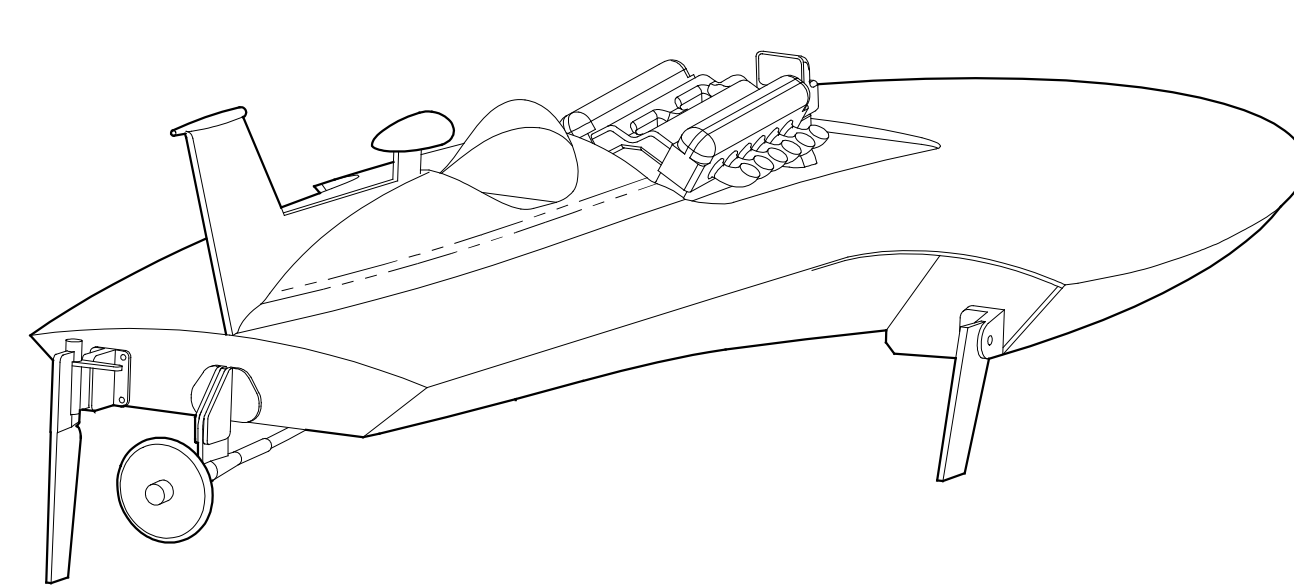

1/10th SCALE  
1969 U-7 NOTRE DAME

SHEET 1 of 2 10/20/07 by: G.Finlay

ORIGINAL DESIGN: ED KARELSON  
1/8th SCALE DRAWING BY:  
ROGER NEWTON  
www.newtonmarine.com  
(PLAN #101E)

Copyright 2007 Garry Finlay  
and Rum Runner Racing. All rights reserved, worldwide.