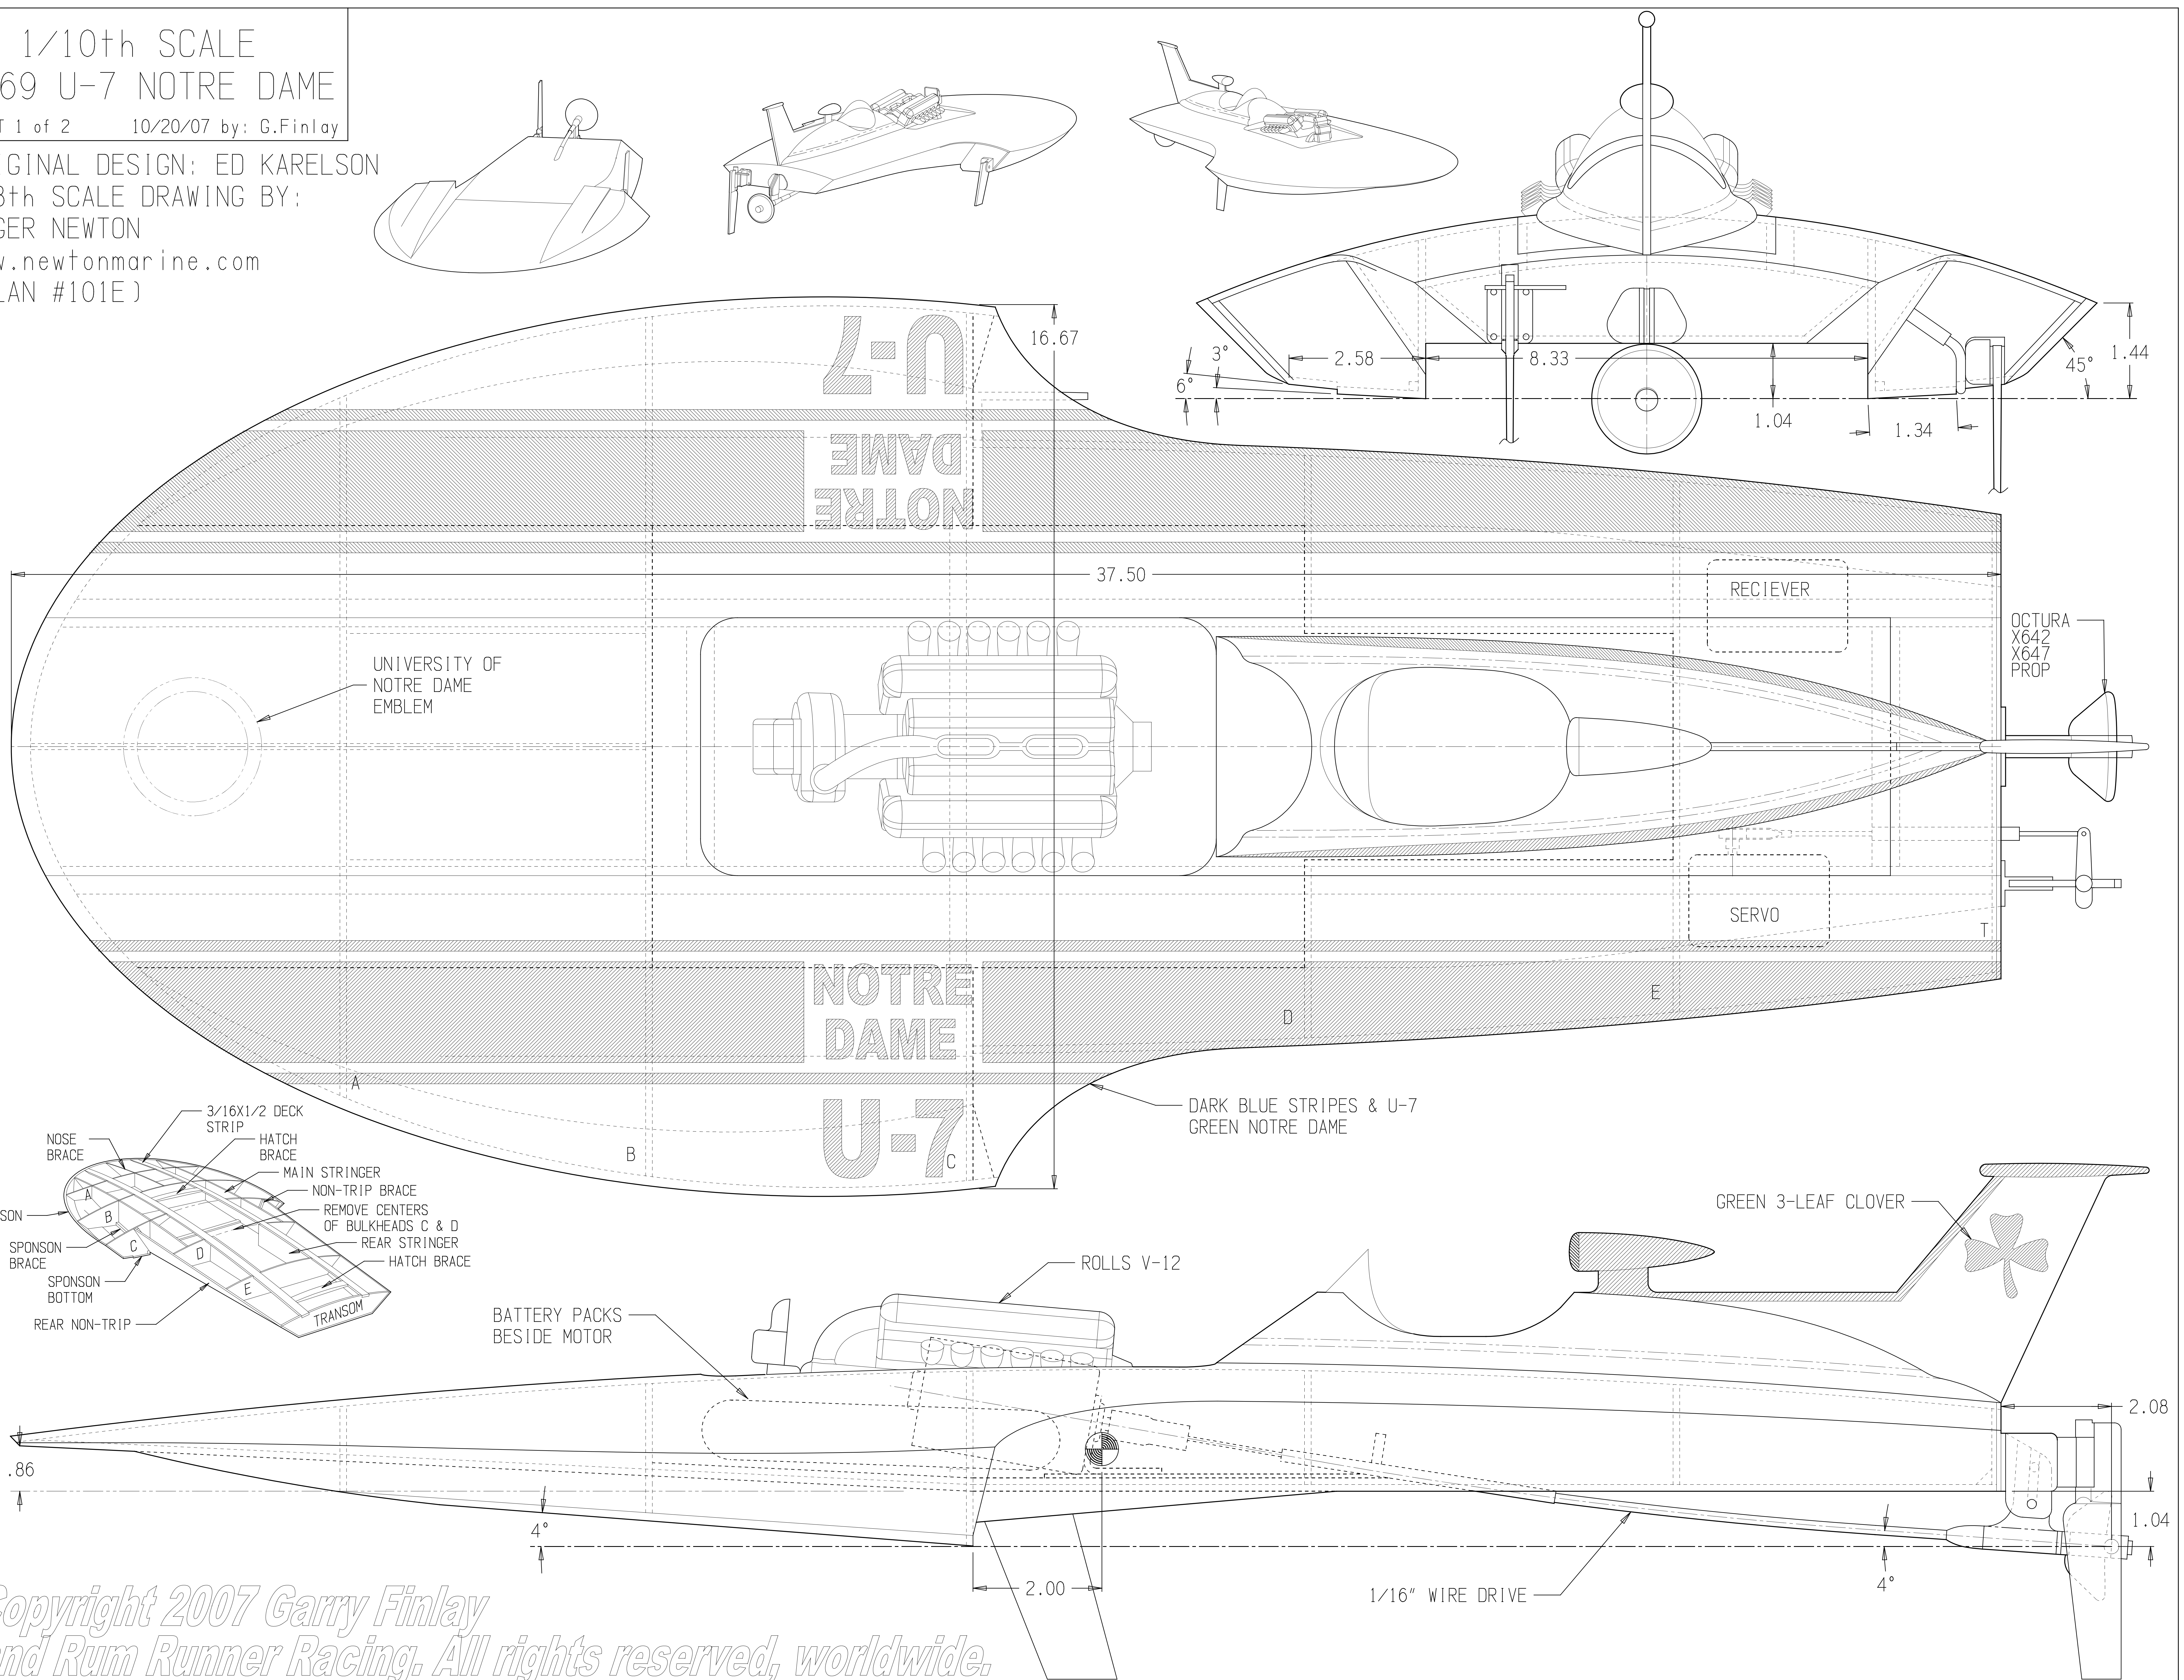

1/10th SCALE  
1969 U-7 NOTRE DAME

SHEET 1 of 2 10/20/07 by: G.Finlay

ORIGINAL DESIGN: ED KARELSON  
1/8th SCALE DRAWING BY:  
ROGER NEWTON  
www.newtonmarine.com  
(PLAN #101E)

Copyright 2007 Garry Finlay  
and Rum Runner Racing. All rights reserved, worldwide.