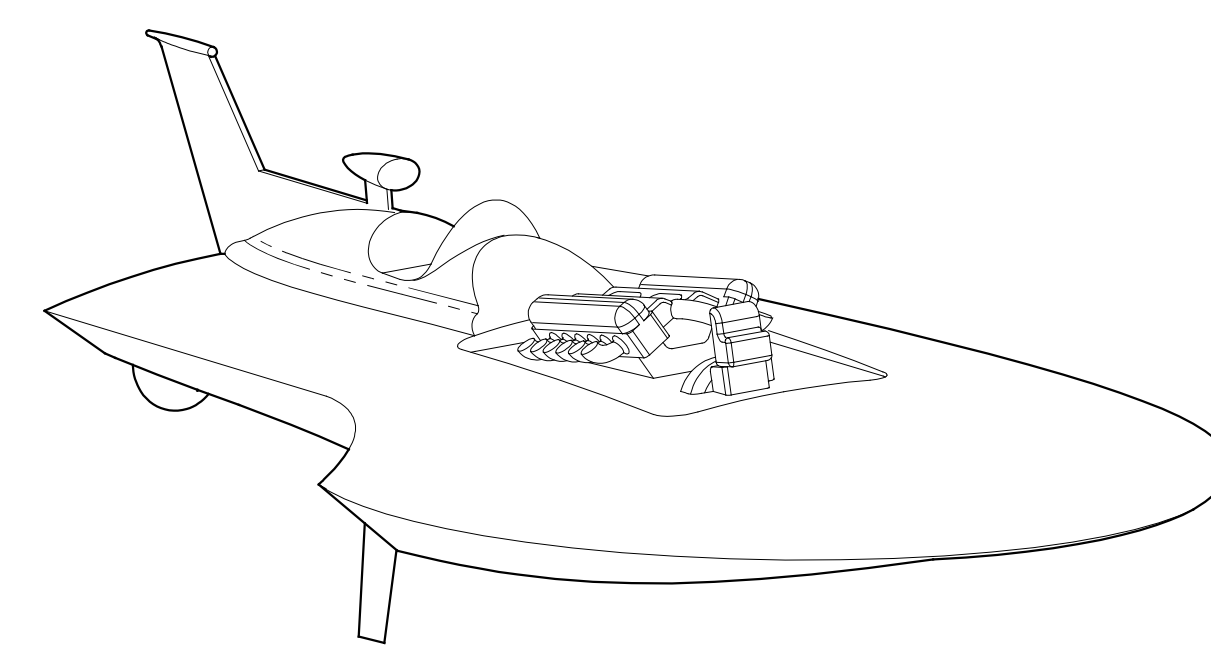

1/10th SCALE  
1969 U-7 NOTRE DAME

SHEET 1 of 2 10/20/07 by: G.Finlay

ORIGINAL DESIGN: ED KARELSON  
1/8th SCALE DRAWING BY:  
ROGER NEWTON  
www.newtonmarine.com  
(PLAN #101E)

Copyright 2007 Garry Finlay  
and Rum Runner Racing. All rights reserved, worldwide.