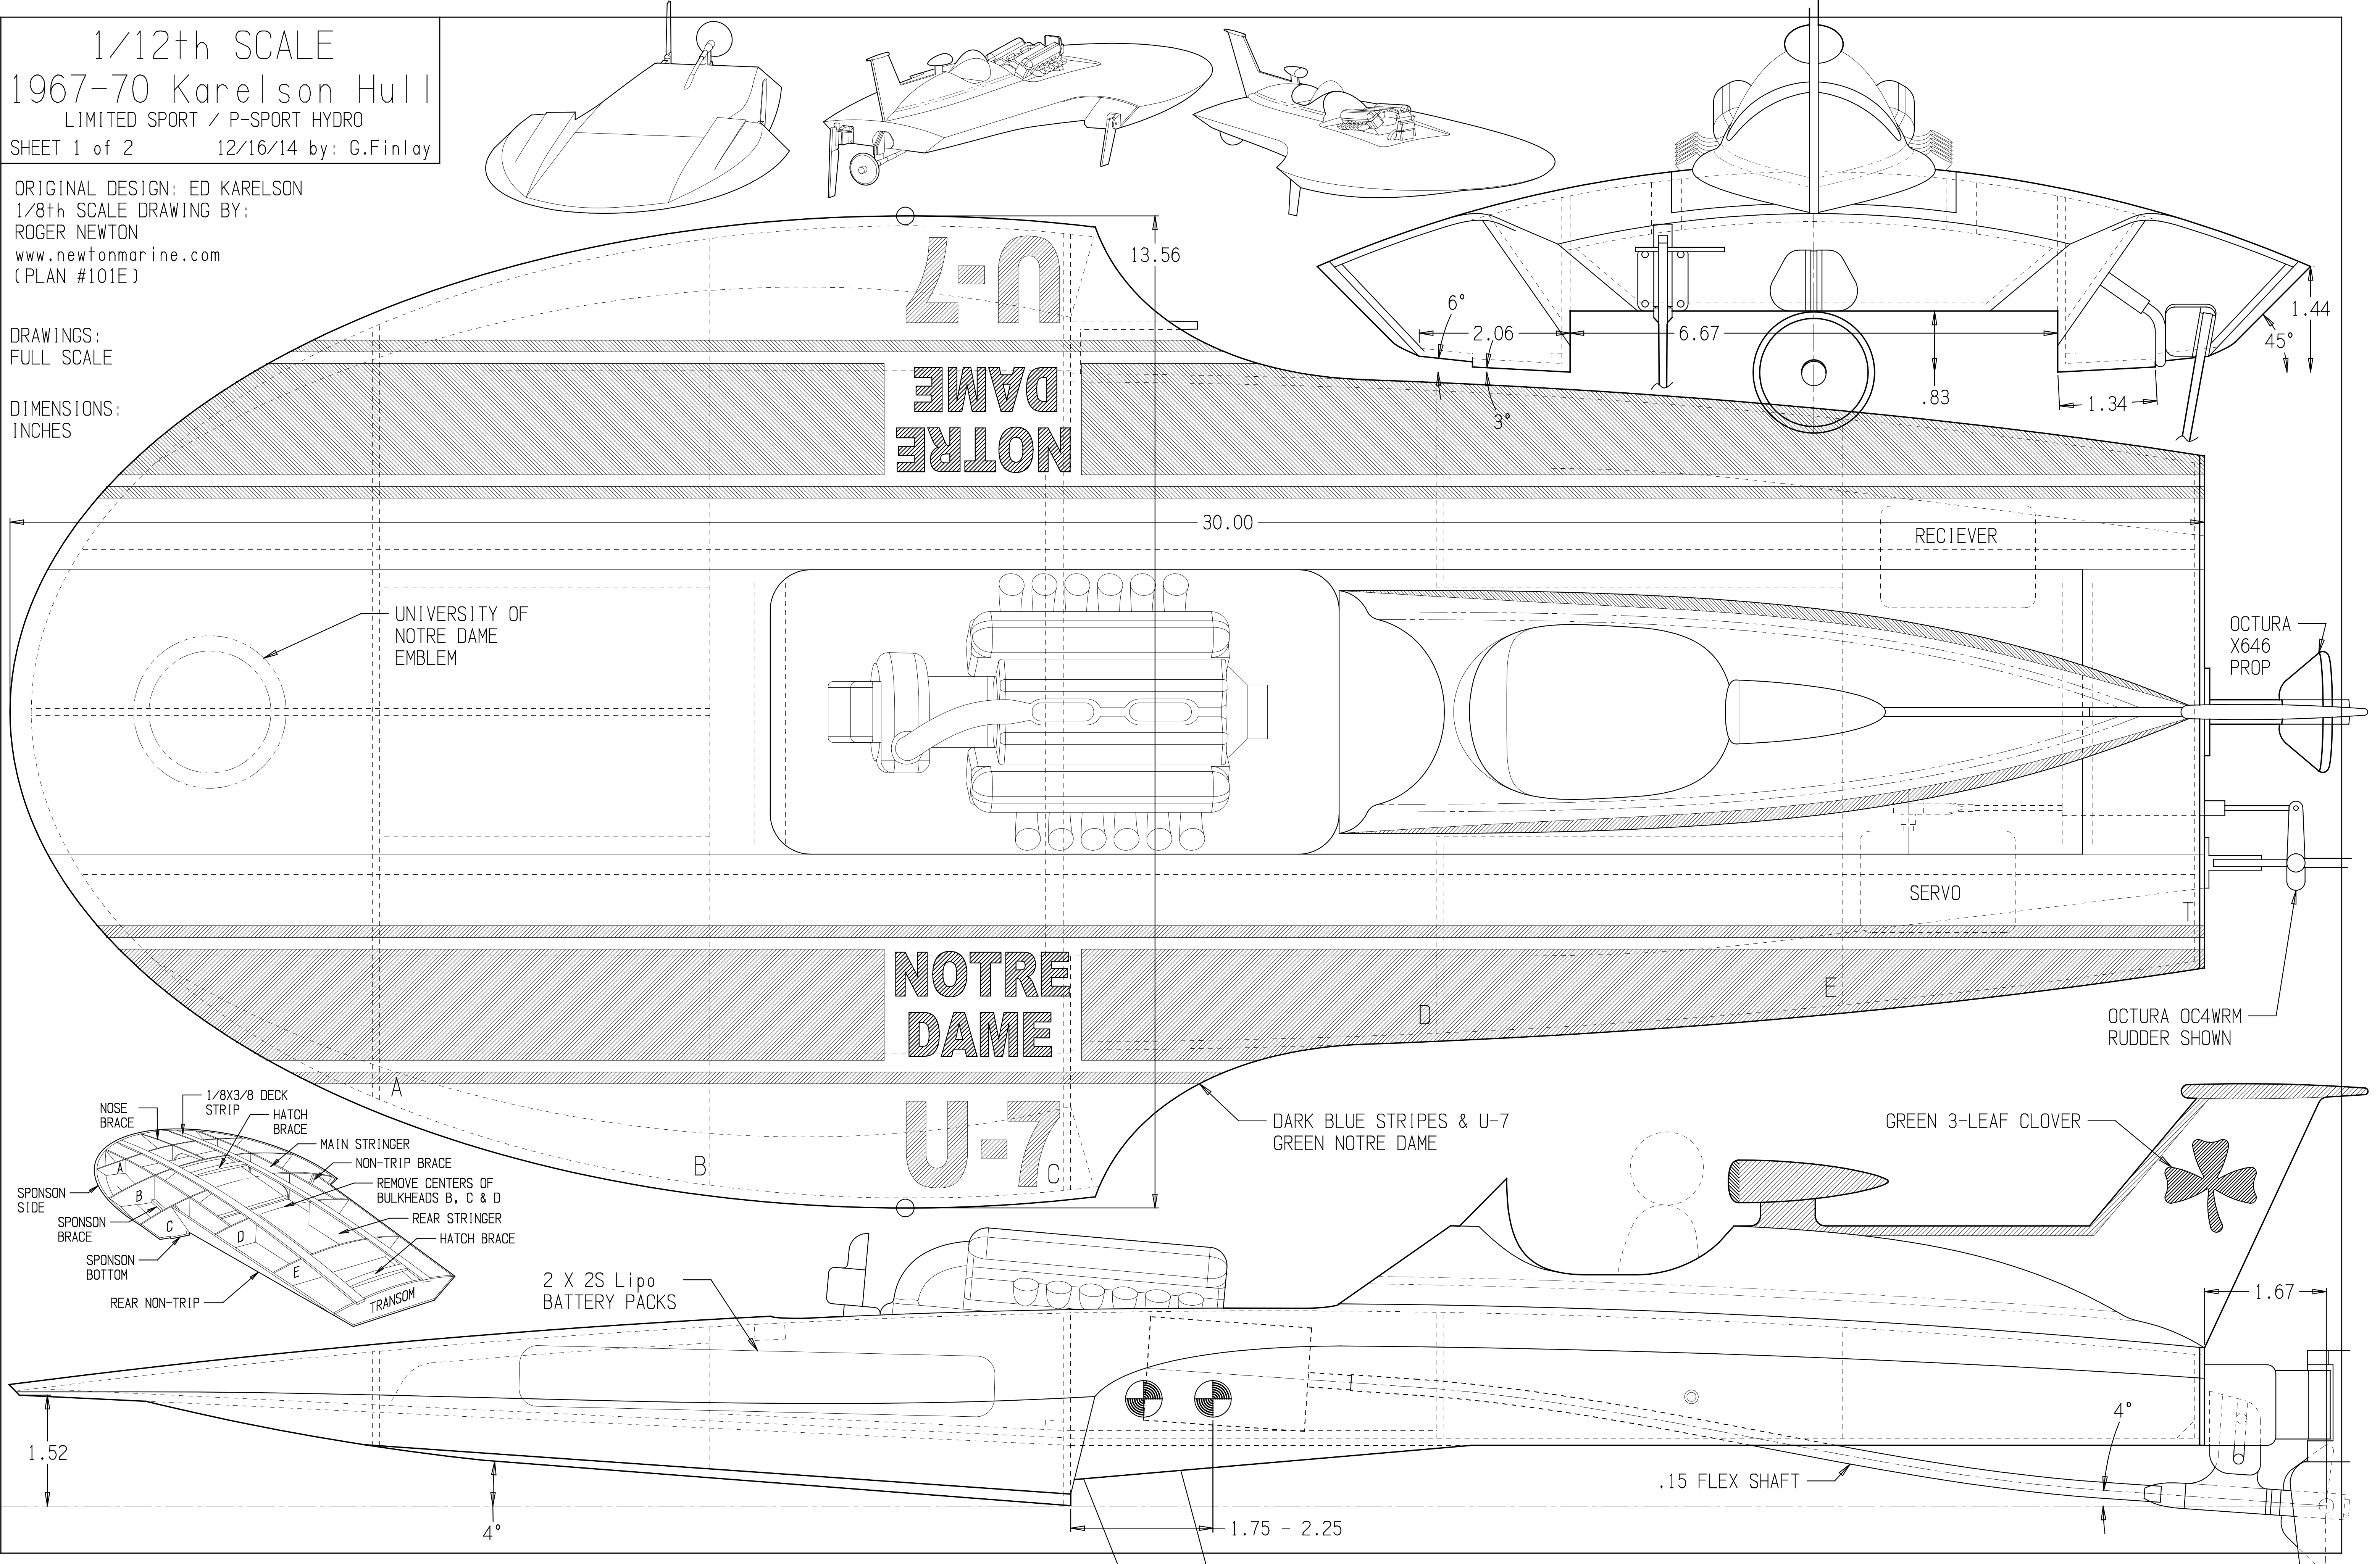

ORIGINAL DESIGN: ED KARELSON
 1/8th SCALE DRAWING BY:
 ROGER NEWTON
 www.newtonmarine.com
 (PLAN #101E)

DRAWINGS:
 FULL SCALE
 DIMENSIONS:
 INCHES

2 X 2S Lipo
 BATTERY PACKS

DARK BLUE STRIPES & U-7
 GREEN NOTRE DAME

GREEN 3-LEAF CLOVER

OCTURA OC4WRM
 RUDDER SHOWN

OCTURA
 X646
 PROP

RECEIVER

SERVO

U-7
 NOTRE
 DAME

NOTRE
 DAME
 U-7

1.52

13.56

30.00

1.44

45°

6°

2.06

6.67

.83