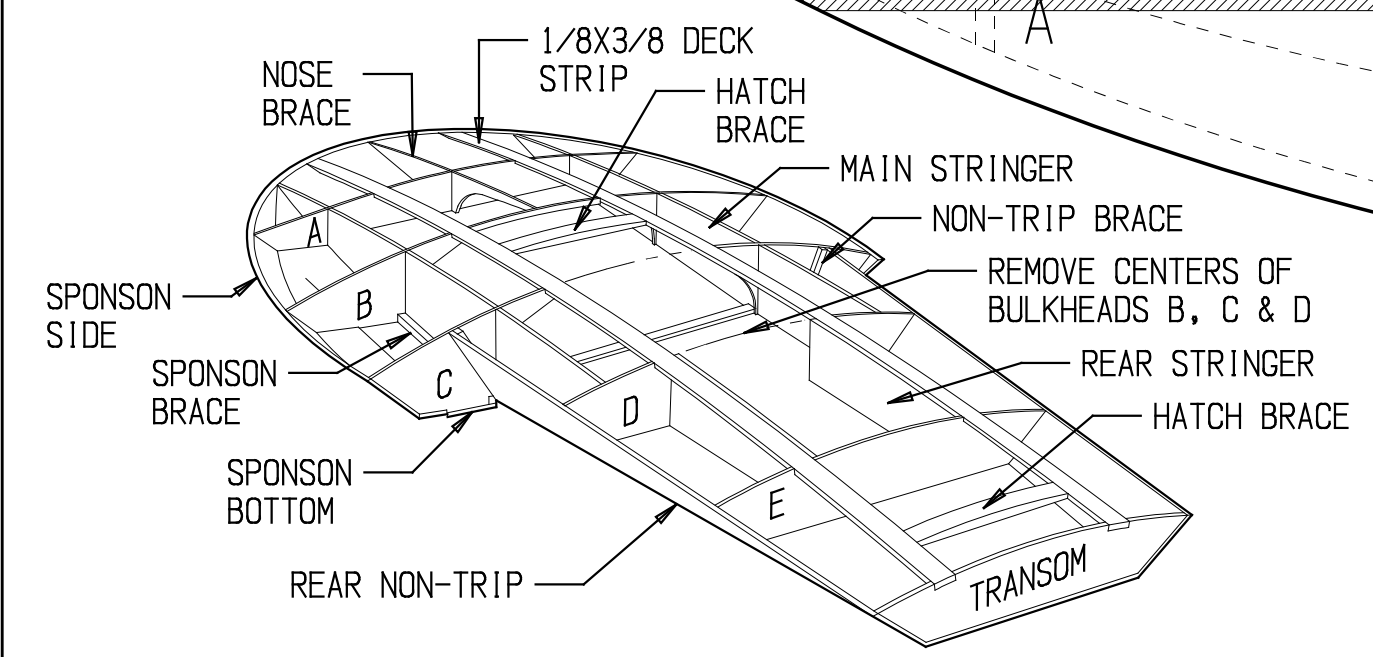

ORIGINAL DESIGN: ED KARELSON
 1/8th SCALE DRAWING BY:
 ROGER NEWTON
 www.newtonmarine.com
 (PLAN #101E)

DRAWINGS:
 FULL SCALE
 DIMENSIONS:
 INCHES

2 X 2S Lipo
 BATTERY PACKS

DARK BLUE STRIPES & U-7
 GREEN NOTRE DAME